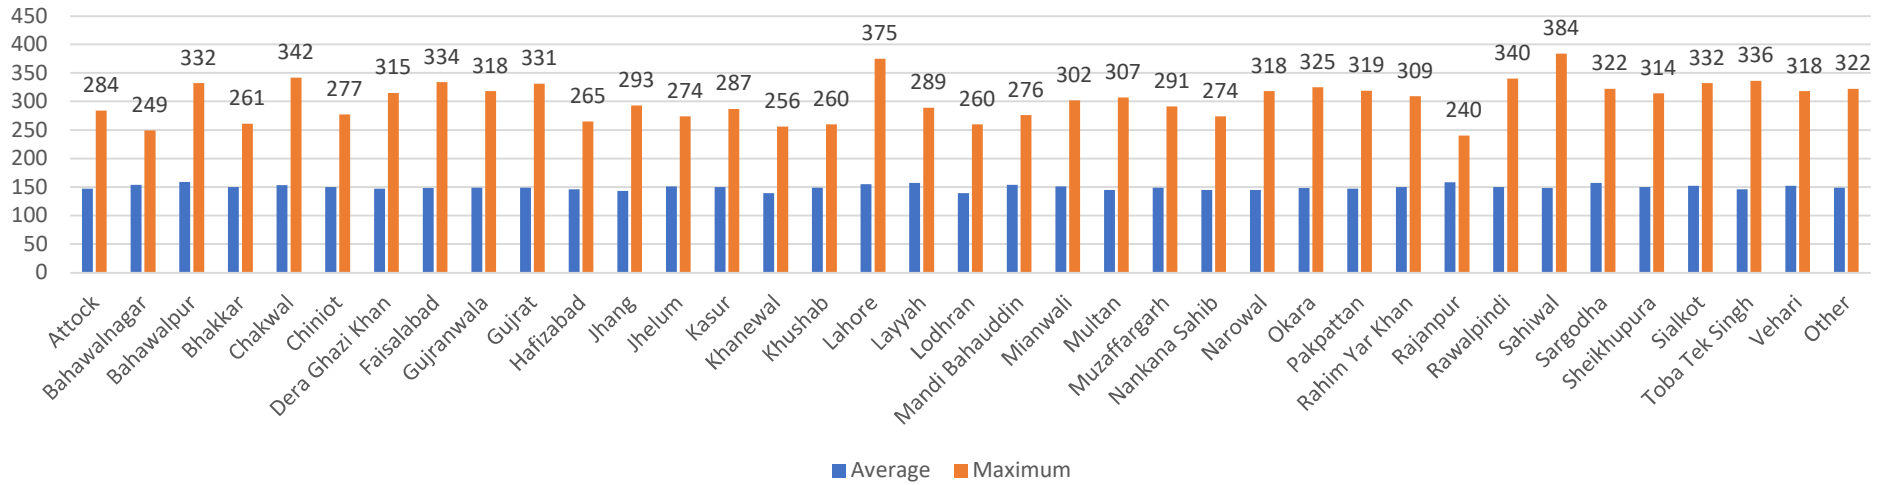

District Wise Maximum and Average Score

| District | Average | Maximum |
|-----------------|---------|---------|
| Attock | 147 | 284 |
| Bahawalnagar | 154 | 249 |
| Bahawalpur | 159 | 332 |
| Bhakkar | 150 | 261 |
| Chakwal | 153 | 342 |
| Chiniot | 150 | 277 |
| Dera Ghazi Khan | 147 | 315 |
| Faisalabad | 148 | 334 |
| Gujranwala | 149 | 318 |
| Gujrat | 149 | 331 |
| Hafizabad | 146 | 265 |
| Jhang | 143 | 293 |