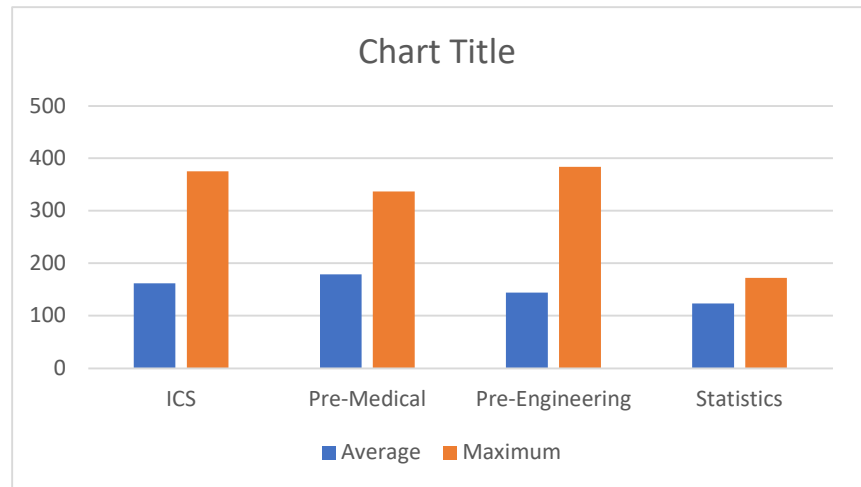

Total Score: 400

Overall Average: 151 out of 400

| Group | Average | Maximum |
|-----------------|---------|---------|
| ICS | 162 | 375 |
| Pre-Medical | 179 | 337 |
| Pre-Engineering | 144 | 384 |
| Statistics | 123 | 172 |

District Wise Maximum and Average Score

| District | Average | Maximum |
|-----------------|---------|---------|
| Attock | 147 | 284 |
| Bahawalnagar | 154 | 249 |
| Bahawalpur | 159 | 332 |
| Bhakkar | 150 | 261 |
| Chakwal | 153 | 342 |
| Chiniot | 150 | 277 |
| Dera Ghazi Khan | 147 | 315 |
| Faisalabad | 148 | 334 |
| Gujranwala | 149 | 318 |
| Gujrat | 149 | 331 |
| Hafizabad | 146 | 265 |
| Jhang | 143 | 293 |