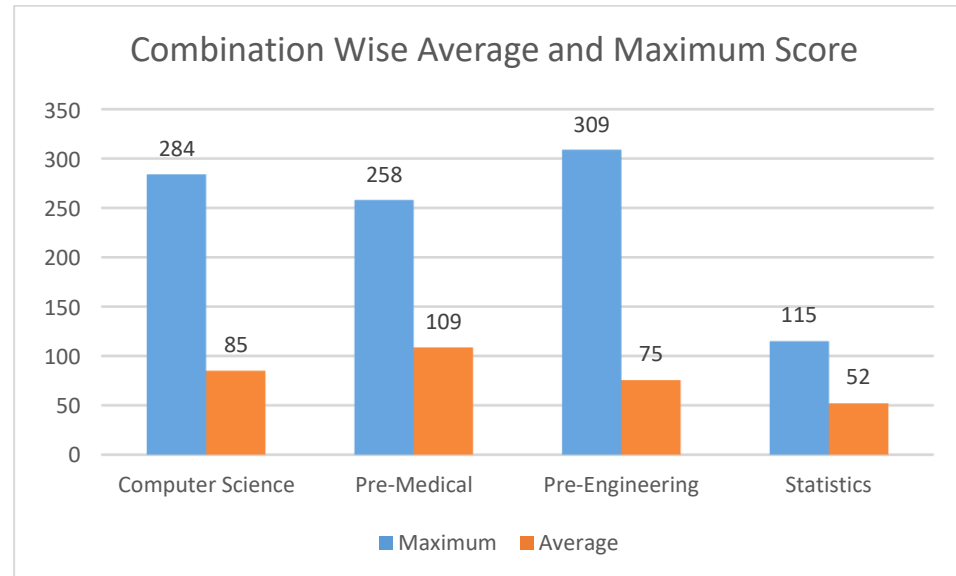

Total Score: 400

Overall Average: 79 out of 400

Group	Maximum	Average
ICS	284	85
Pre-Medical	258	109
Pre-Engineering	309	75
Statistics	115	52

District Wise Maximum and Average Score

District	Maximum	Average
Rawalpindi	281	91
Sargodha	248	83
Lahore	309	83
Attock	211	81
Bhakkar	170	81
Sahiwal	260	80
Bahawalpur	247	80
Bahawalnagar	263	80
Mandi Bahauddin	200	79
Gujranwala	258	79
Chakwal	220	78