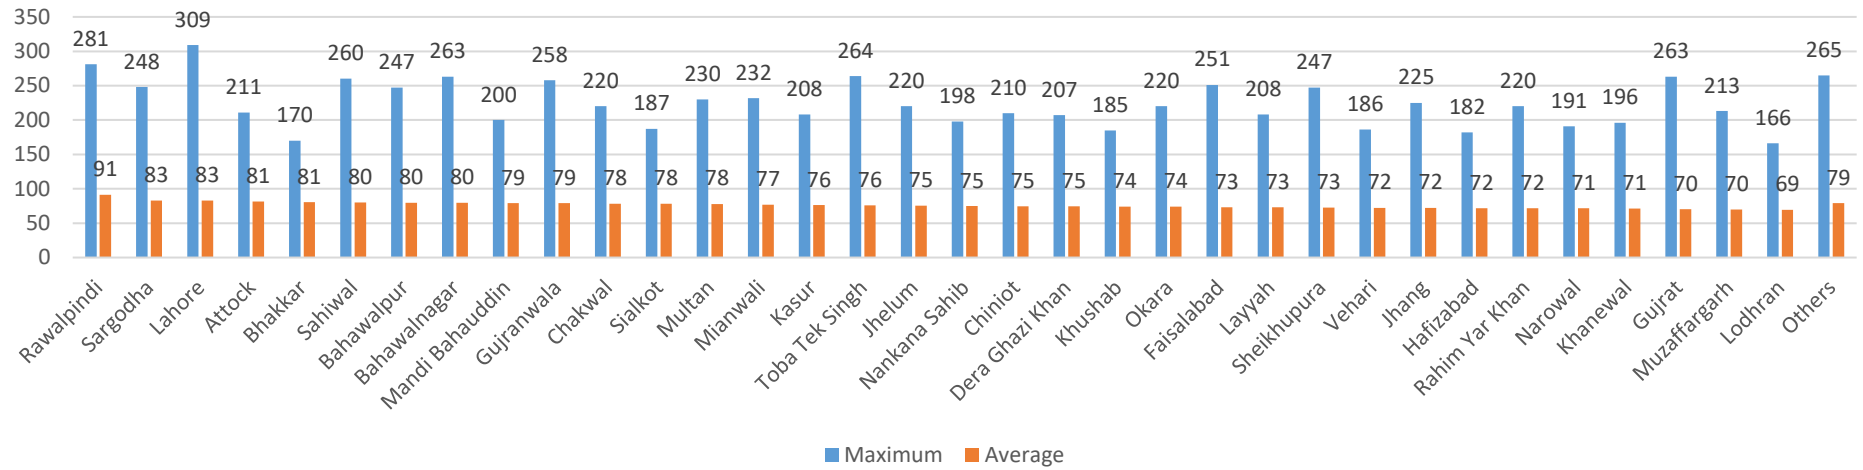

Total Score: 400

Overall Average: 79 out of 400

Group	Maximum	Average
ICS	284	85
Pre-Medical	258	109
Pre-Engineering	309	75
Statistics	115	52

District Wise Maximum and Average Score

District	Maximum	Average
Rawalpindi	281	91
Sargodha	248	83
Lahore	309	83
Attock	211	81
Bhakkar	170	81
Sahiwal	260	80
Bahawalpur	247	80
Bahawalnagar	263	80
Mandi Bahauddin	200	79
Gujranwala	258	79
Chakwal	220	78

District	Maximum	Average
Sialkot	187	78
Multan	230	78
Mianwali	232	77
Kasur	208	76
Toba Tek Singh	264	76
Jhelum	220	75
Nankana Sahib	198	75
Chiniot	210	75
Dera Ghazi Khan	207	75
Khushab	185	74
Okara	220	74

District	Maximum	Average
Faisalabad	251	73
Layyah	208	73
Sheikhupura	247	73
Vehari	186	72
Jhang	225	72
Hafizabad	182	72
Rahim Yar Khan	220	72
Narowal	191	71
Khanewal	196	71
Gujrat	263	70
Muzaffargarh	213	70
Lodhran	166	69
*Others (Outside Punjab)	265	79