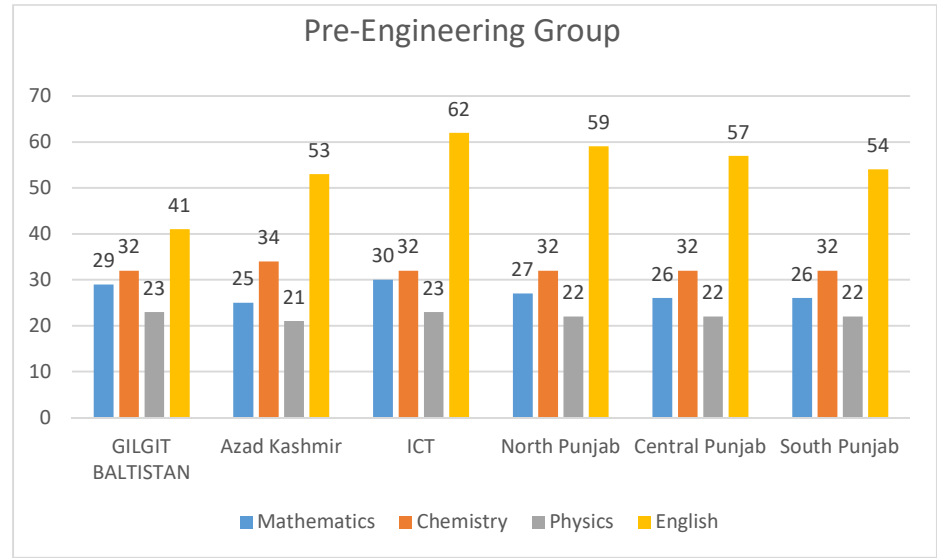

**Total Score: 400**

**Overall Average: 73 out of 400**

**Group Wise Average Score out of 400**

Region	Earned Score Average	Max Earned Score
GILGIT BALTISTAN	60	150
Azad Kashmir	65	228
ICT	81	298
North Punjab	74	250
Central Punjab	73	315
South Punjab	71	288

## Average Percentage Correct Response in Each Subject Segregated by Group

<b>Pre-Engineering Group</b>				
Total No. of Candidates			24182	
Region	Mathematics	Chemistry	Physics	English
GILGIT BALTISTAN	29	32	23	41
Azad Kashmir	25	34	21	53
ICT	30	32	23	62
North Punjab	27	32	22	59
Central Punjab	26	32	22	57
South Punjab	26	32	22	54