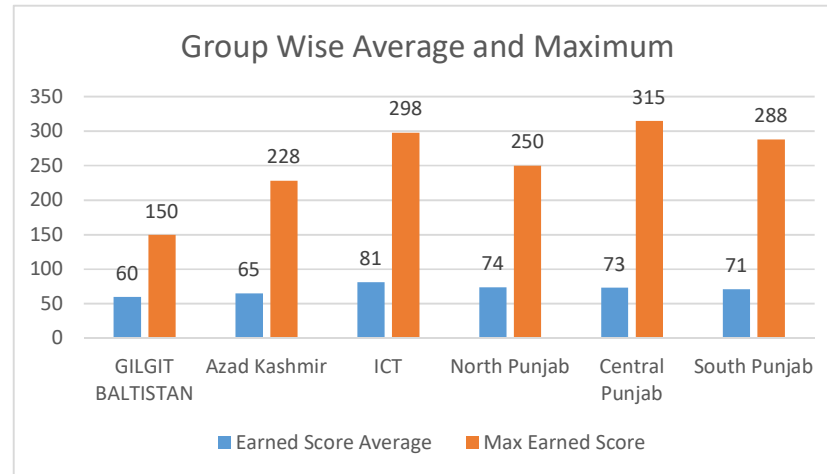

**Total Score: 400**

**Overall Average: 73 out of 400**

**Group Wise Average Score out of 400**

Region	Earned Score Average	Max Earned Score
GILGIT BALTISTAN	60	150
Azad Kashmir	65	228
ICT	81	298
North Punjab	74	250
Central Punjab	73	315
South Punjab	71	288

## Average Percentage Correct Response in Each Subject Segregated by Group

<b>Pre-Engineering Group</b>				
Total No. of Candidates			24182	
Region	Mathematics	Chemistry	Physics	English
GILGIT BALTISTAN	29	32	23	41
Azad Kashmir	25	34	21	53
ICT	30	32	23	62
North Punjab	27	32	22	59
Central Punjab	26	32	22	57
South Punjab	26	32	22	54