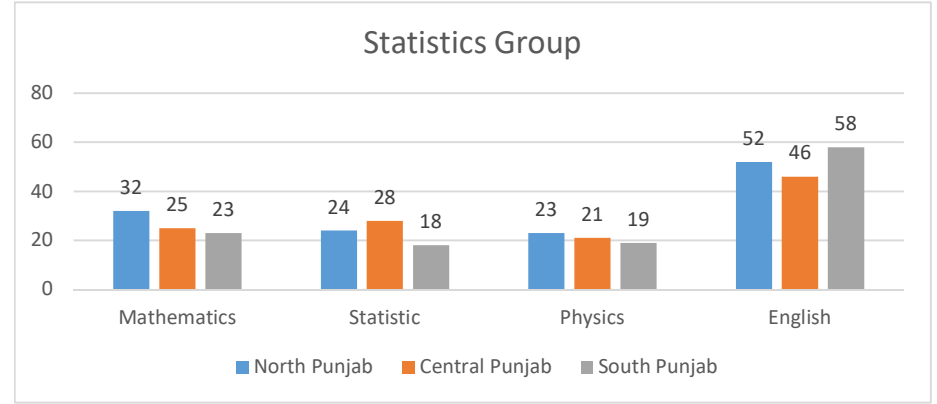

Statistics Group				
Total No. of Candidates			45	
Region	Mathematics	Statistic	Physics	English
North Punjab	32	24	23	52
Central Punjab	25	28	21	46
South Punjab	23	18	19	58