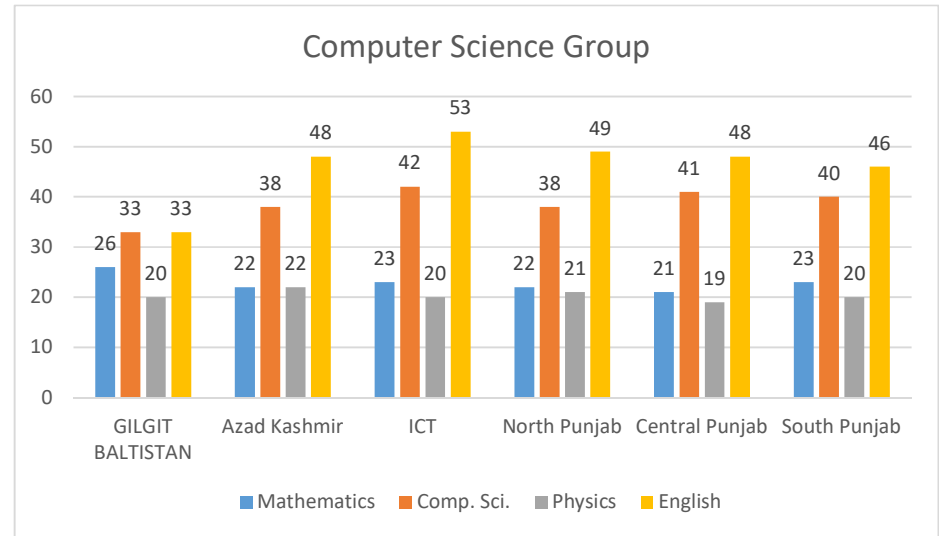

Computer Science Group

Total No. of Candidates			5110	
Region	Mathematics	Comp. Sci.	Physics	English
GILGIT BALTISTAN	26	33	20	33
Azad Kashmir	22	38	22	48
ICT	23	42	20	53
North Punjab	22	38	21	49
Central Punjab	21	41	19	48
South Punjab	23	40	20	46