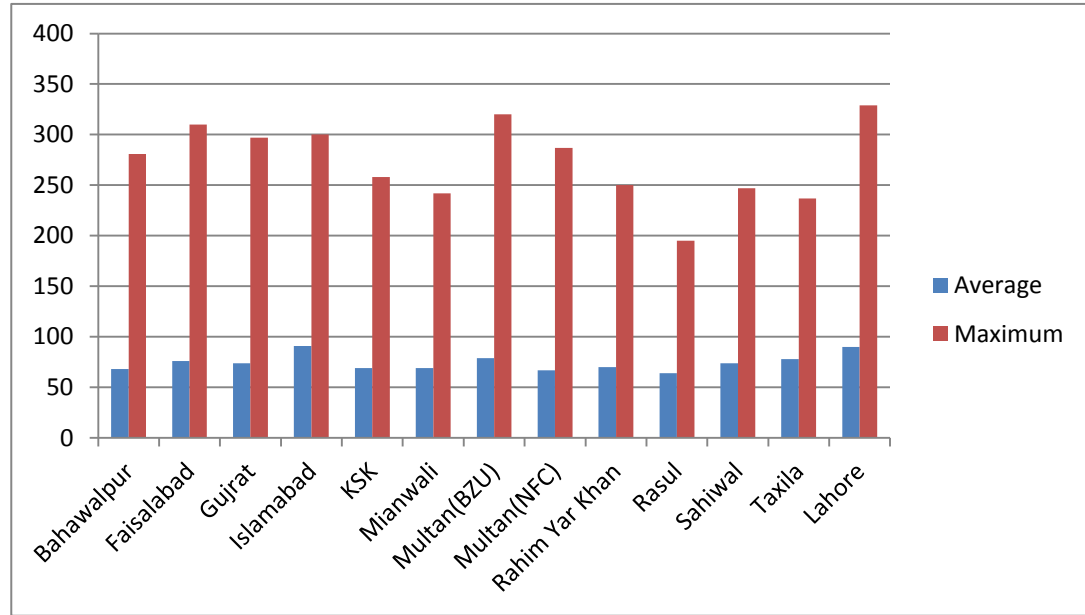

COMBINED ENTRY TEST 2017 STATISTICS

Test Center	AVG	MAX
Bahawalpur	68	281
Faisalabad	76	310
Gujrat	74	297
Islamabad	91	300
KSK	69	258
Mianwali	69	242
Multan(BZU)	79	320
Multan(NFC)	67	287
Rahim Yar Khan	70	250
Rasul	64	195
Sahiwal	74	247
Taxila	78	237
Lahore	90	329

Total Entry Test Marks: 400

Overall Average: 81